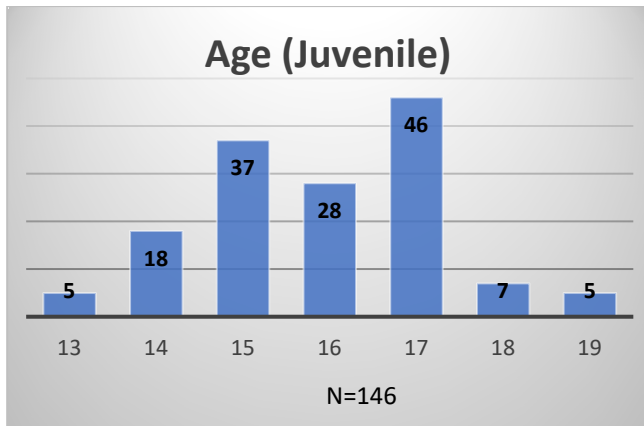

# Daily Data Dashboard – January 22, 2024

## Demographics for JTDC Population

### Monday Morning Midnight Count

Total # of probation Involved youth<sup>1</sup>: 1,315

<sup>1</sup> Probation Active: Any youth who is pending sentencing with an active social history, has been formally placed on probation or supervision with Cook County Juvenile Probation on the date of the report.

\*Age, Gender and Race for Criminal Court population (N=2) is not represented in this report.

**Daily Data Dashboard – January 22, 2024**  
**Demographics for JTDC Population**  
**Monday Morning Midnight Count**