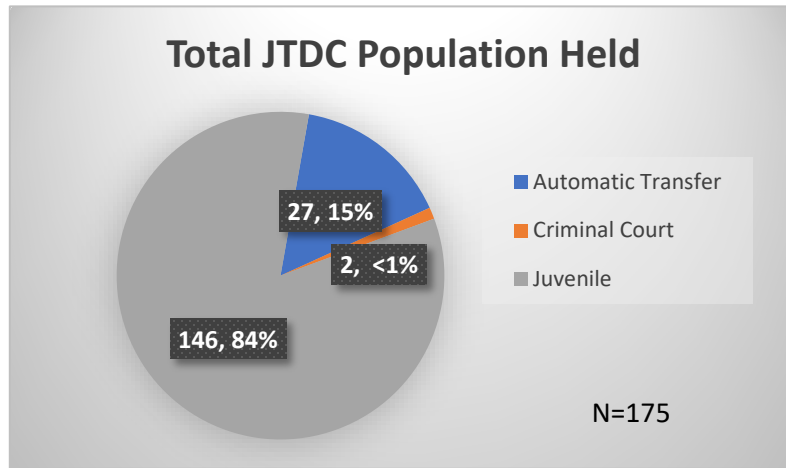

## Demographics for JTDC Population

### Monday Morning Midnight Count

Total # of probation Involved youth<sup>1</sup>: 1,315

<sup>1</sup> Probation Active: Any youth who is pending sentencing with an active social history, has been formally placed on probation or supervision with Cook County Juvenile Probation on the date of the report.