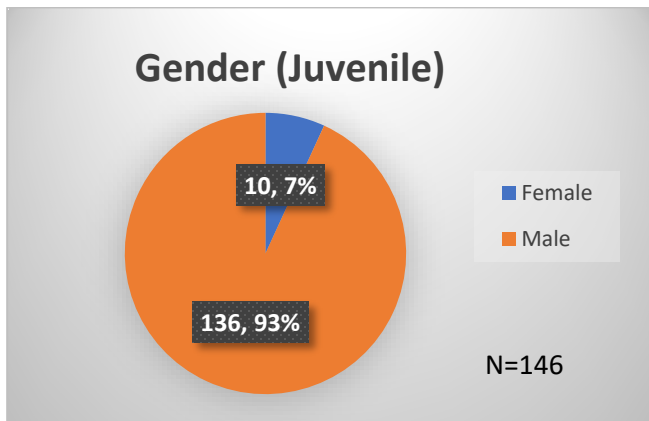

## Demographics for JTDC Population

### Monday Morning Midnight Count

Total # of probation Involved youth<sup>1</sup>: 1,315

<sup>1</sup> Probation Active: Any youth who is pending sentencing with an active social history, has been formally placed on probation or supervision with Cook County Juvenile Probation on the date of the report.