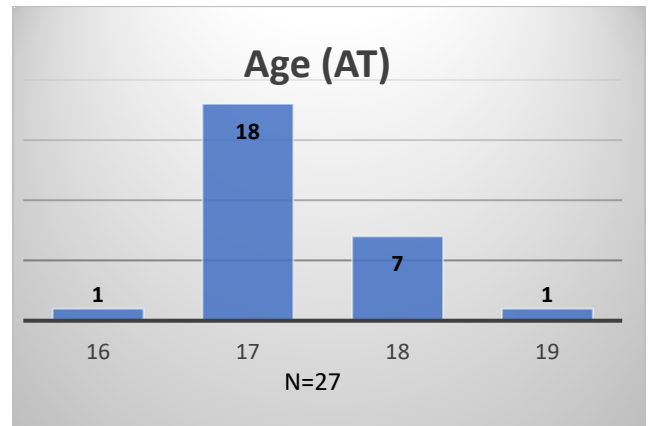

## Demographics for JTDC Population

### Monday Morning Midnight Count

Total # of probation Involved youth<sup>1</sup>: 1,315

<sup>1</sup> Probation Active: Any youth who is pending sentencing with an active social history, has been formally placed on probation or supervision with Cook County Juvenile Probation on the date of the report.

\*Age, Gender and Race for Criminal Court population (N=2) is not represented in this report.

**Daily Data Dashboard – January 22, 2024**  
**Demographics for JTDC Population**  
**Monday Morning Midnight Count**